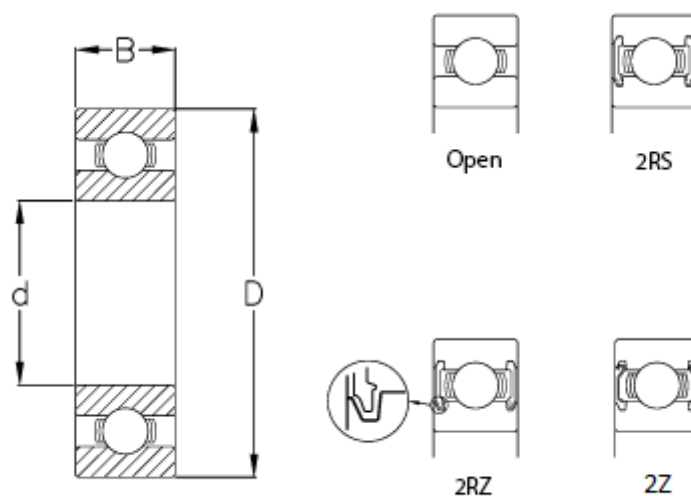

# Data Sheet

Article number: 57960102501502

Description: CeramicSpeed hybrid bearing Insulate sealed  
6205-CSB.C3

## Measures

B	= 15
Ball grade	= 3
C (KN)	= 14.8
C0	= 7.8
d	= 25
D	= 52
Max rpm.	= 22000
Type	= 6205